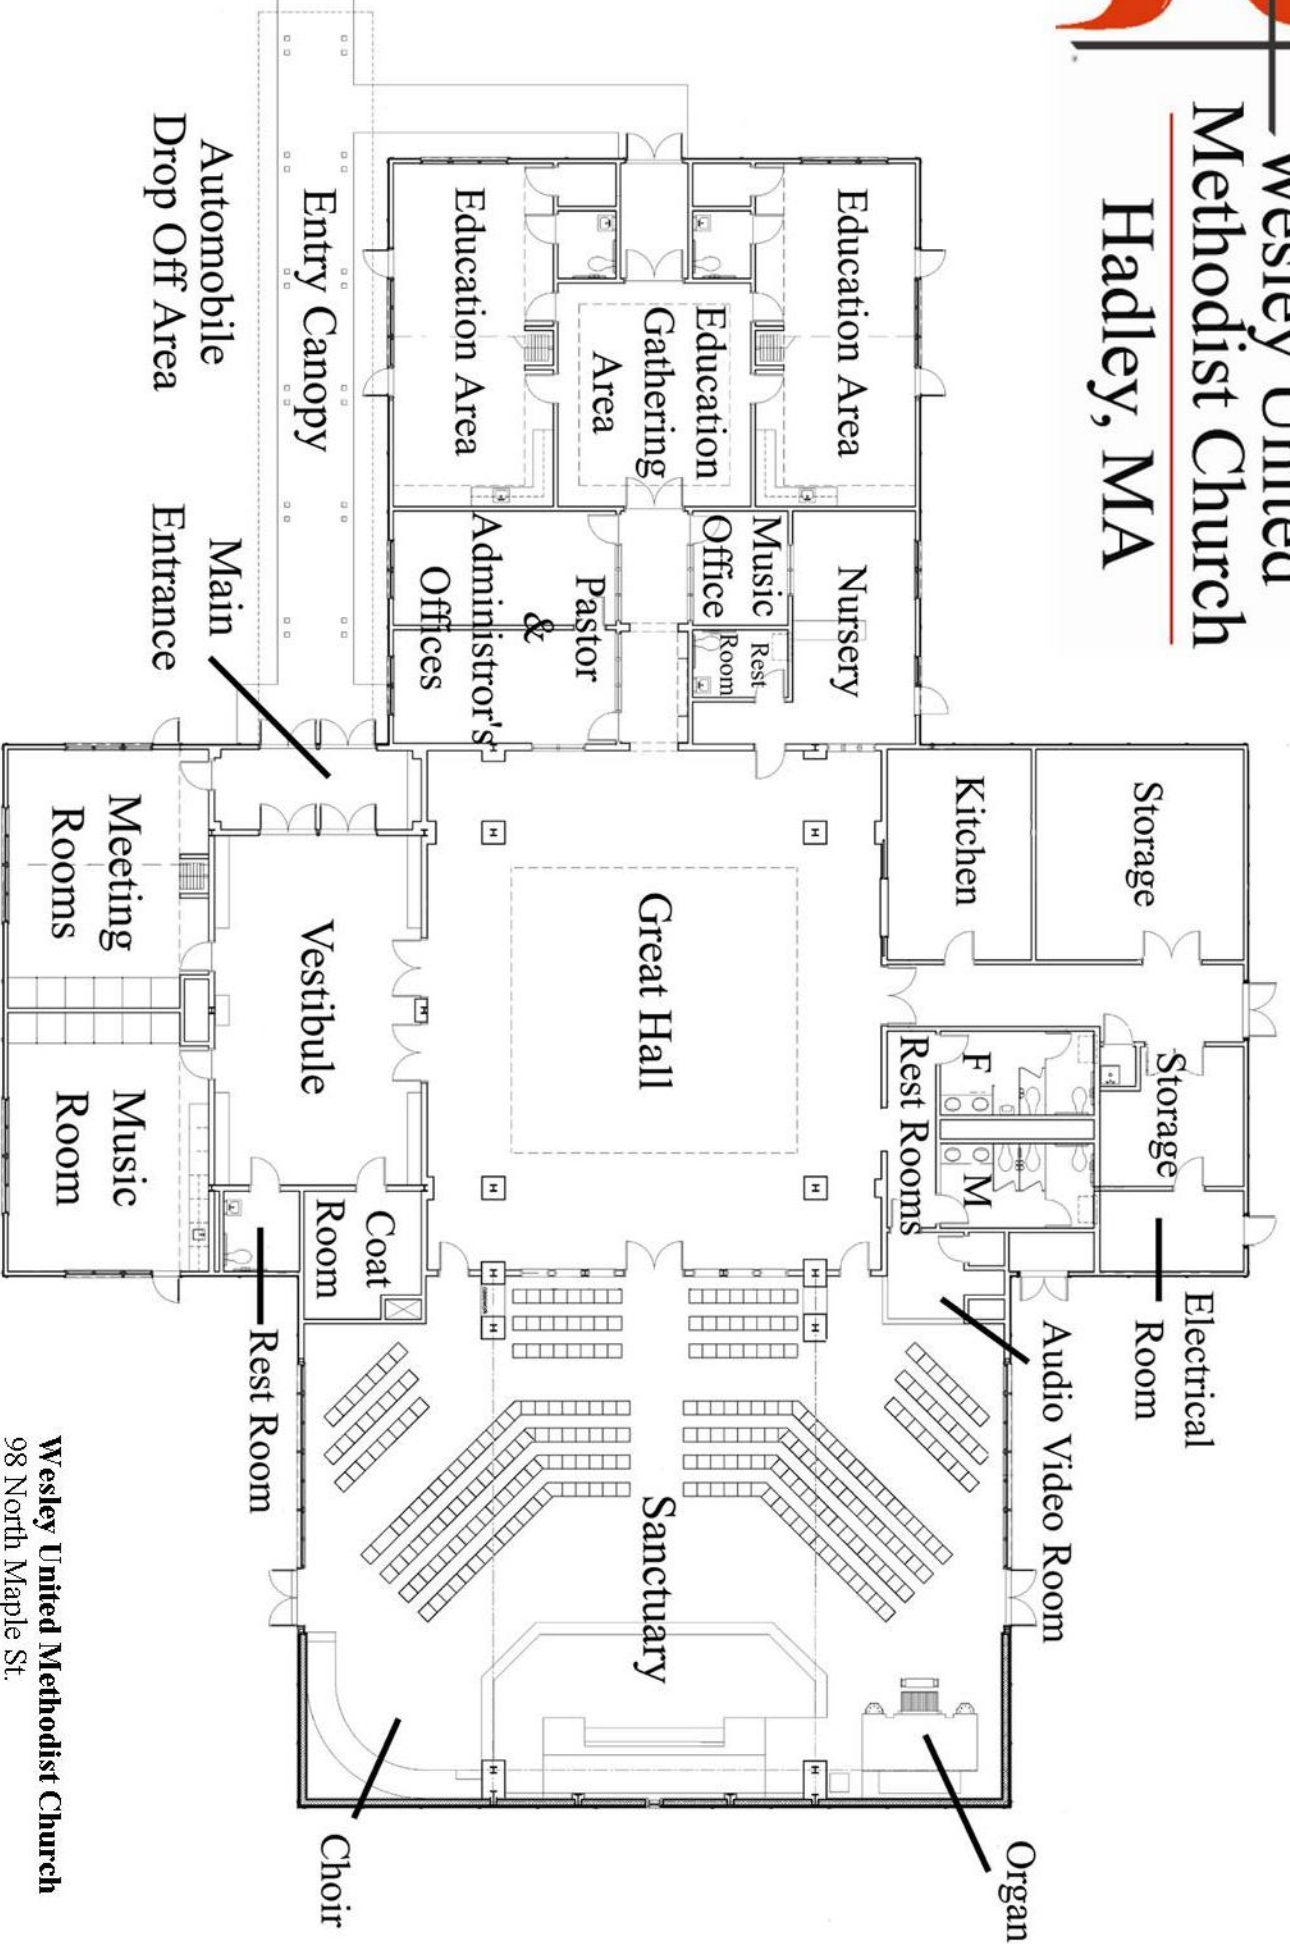

# Wesley United Methodist Church Hadley, MA

**Wesley United Methodist Church**  
98 North Maple St.  
Hadley, MA  
549-1550

office@wesleyfamily.org  
www.wesleyfamily.org